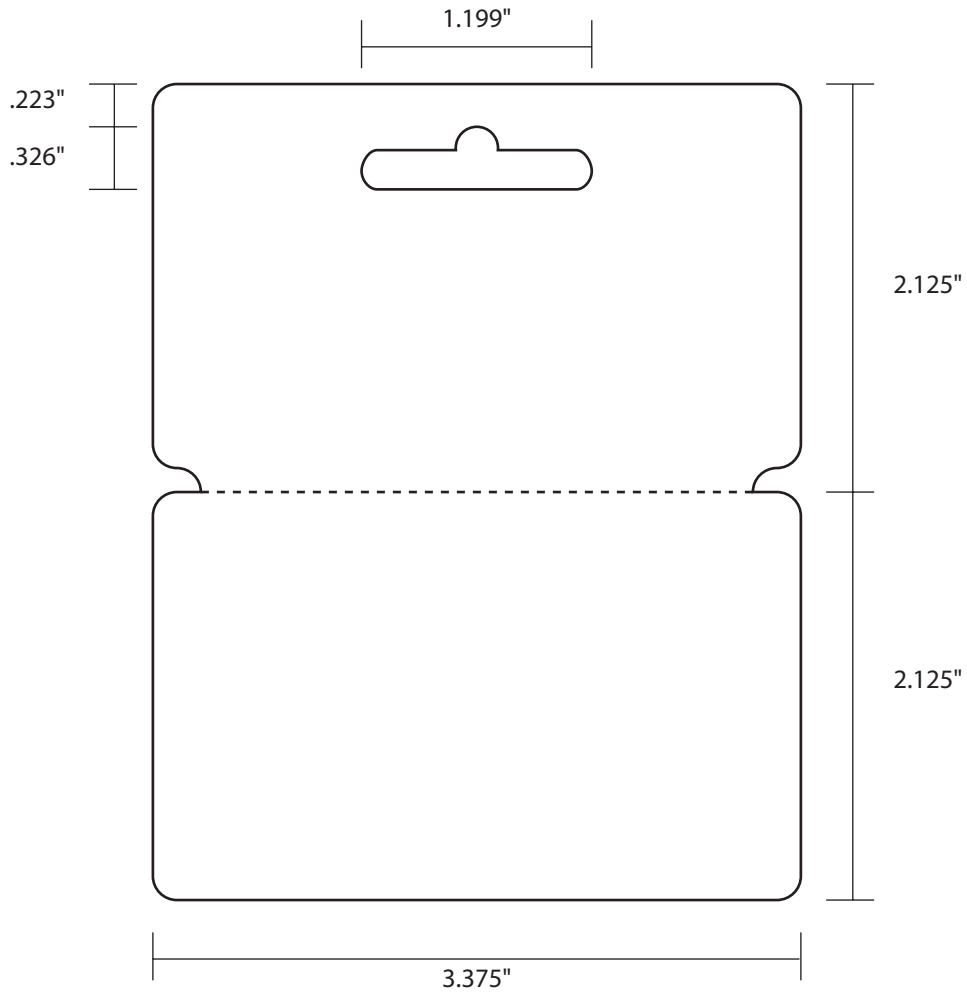

PS1006 - Double CR80 with long sombrero slot - 85.5 x 108 mm - Automatic

PS1007 - CR80 with tent slot - 85.5 x 108 mm (3.375 x 4.25 in) - Automatic

PS1008 - Double CR80 with keyhole slot - 85.5 x 108 mm (3.375 x 4.25 in) - Automatic