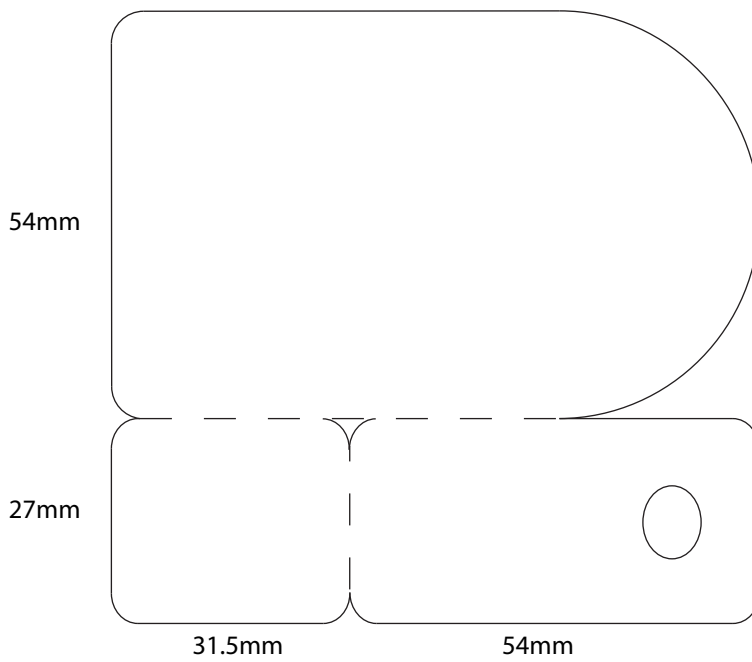

PC1003 - 80 x 45 mm (3.15 x 1.77 inch)

80x45mm (3.15 x 1.77inch) card size
2mm (0.079inch) round corner.

PC1006 - 65 x 40 mm (2.56 x 1.58 inch)

65x40mm (2.56 x 1.58 inch) card size
2mm (0.079inch) round corner.

PC1009 - Circle - 75 x 75 mm (2.95 inch)

75 x 75 mm (2.95 inch) card size

PC1011 - 76 x 48 mm (2.9921 x 1.8898 in)

2 mm round corner

PC1013 - 60 x 25 mm (2.3622 in x 0.9842 in)

60 x 25 mm (2.3622 in x 0.9842 in)

PC1015 - 85.5 x 54 mm (3.2731 in x 2.1106 in)

PC1016 - Combo Card - 85.5 x 111 mm (3.3715 in x 4.3728 in) / Automatic

PC1016-B - Combo Card - 85.5 x 111 mm (3.3715 in x 4.3728 in) / Automatic

PC1017 - Combo Card - 85.5 x 81 mm (3.375 in x 3.1904 in)

PC1018 - Combo Card - 85.5 x 81 mm (3.3755 in x 3.188 in)

PC1019 - 86 x 29 mm (3.4 in x 1.15 in)

PC1020 - 85.5 x 54 mm (3.2731 in x 2.1106 in)

PC1021 - 85.5 x 54 mm (3.2731 in x 2.1106 in)

PC1022 - 85.5 x 54 mm (3.2731 in x 2.1106 in)