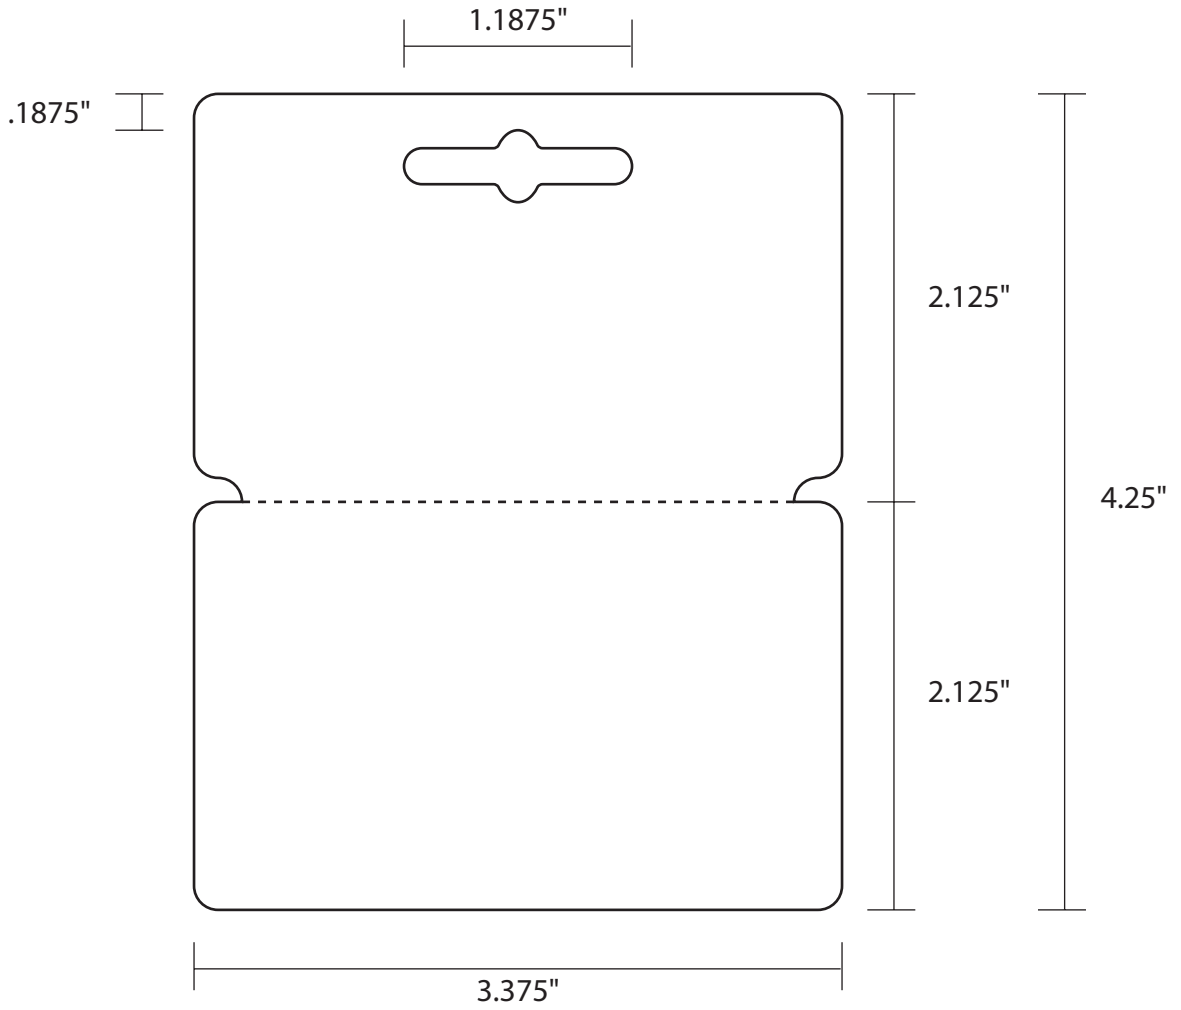

PS1006 - Double CR80 with long sombrero slot - 85.5 x 108 mm - Automatic

PS1007 - CR80 with tent slot - 85.5 x 108 mm (3.375 x 4.25 in) - Automatic

PS1008 - Double CR80 with keyhole slot - 85.5 x 108 mm (3.375 x 4.25 in) - Automatic