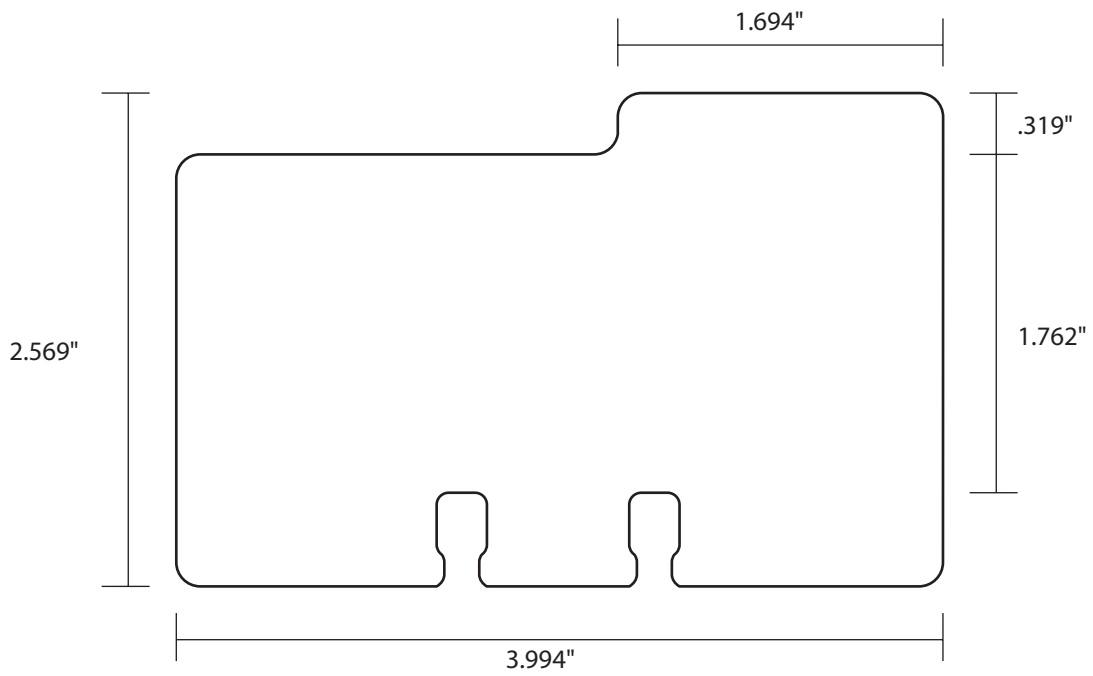

PS1021 - Roll-a-vue - 2.569 x 3.994 in