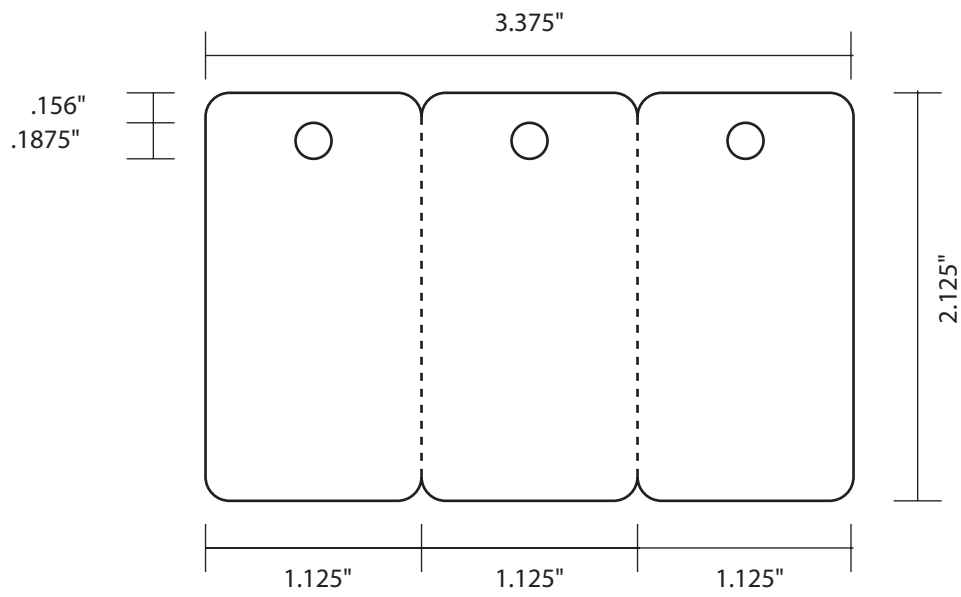

PS1001 - CR80 3-up keytag - 3.375 in x 2.125 in