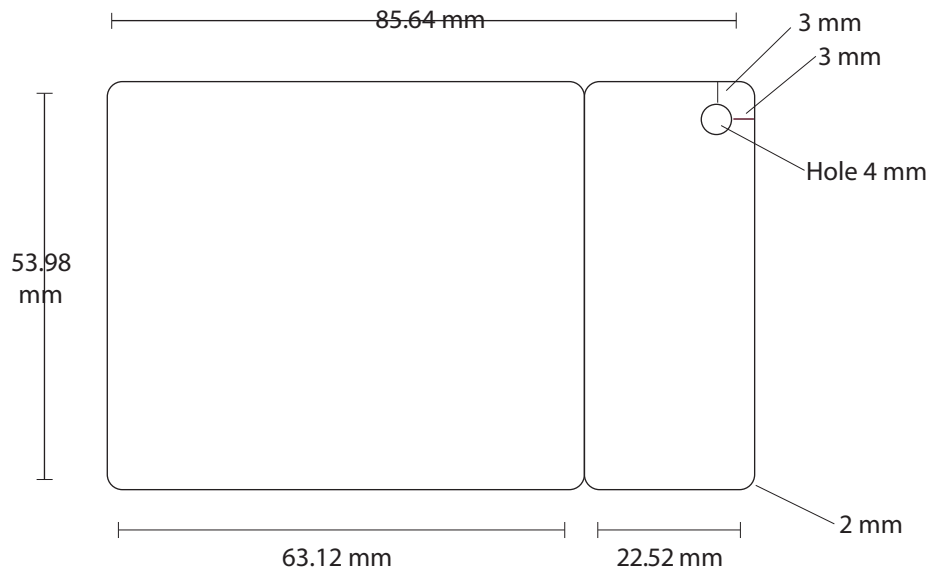

PC1198 - 127 mm x 152.4 mm (5 in x 6 in)

PC1199 - 71 mm x 106.5 mm (2.7953 in x 4.1901 in)

PC1200 - 88.9 mm x 40.64 mm (3.5 in x 1.6 in)

PC1201 - 85.64 x 53.98 mm (3.3716 in x 2.1252 in) - Automatic

PC1202 - 68 mm x 40 mm (2.6772 in x 1.5748 in)