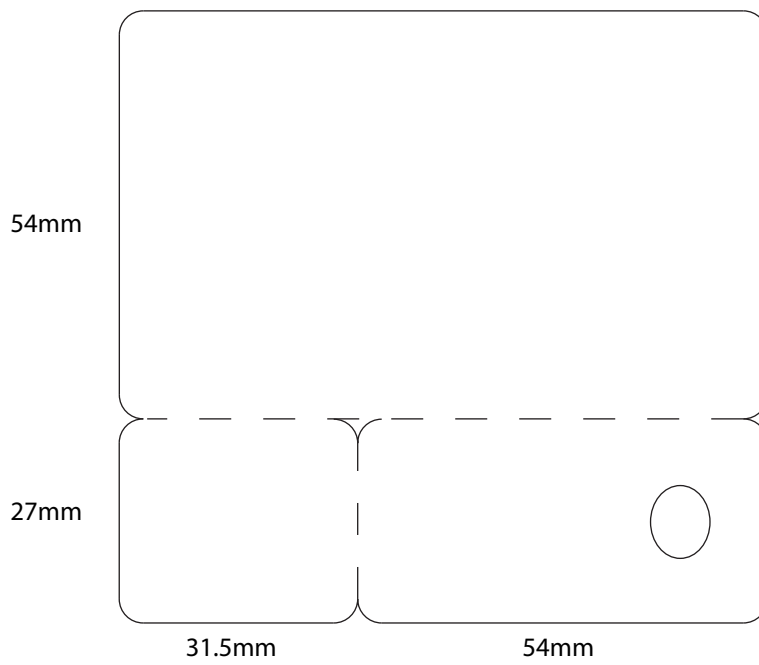

PC1003 - 80 x 45 mm (3.15 x 1.77 inch)

80x45mm (3.15 x 1.77inch) card size
2mm (0.079inch) round corner.

PC1006 - 65 x 40 mm (2.56 x 1.58 inch)

65x40mm (2.56 x 1.58 inch) card size
2mm (0.079inch) round corner.

PC1009 - Circle - 75 x 75 mm (2.95 inch)

75 x 75 mm (2.95 inch) card size

PC1011 - 76 x 48 mm (2.9921 x 1.8898 in)

2 mm round corner

PC1013 - 60 x 25 mm (2.3622 in x 0.9842 in)

60 x 25 mm (2.3622 in x 0.9842 in)

PC1015 - 85.5 x 54 mm (3.2731 in x 2.1106 in)

PC1016 - Combo Card - 85.5 x 111 mm (3.3715 in x 4.3728 in) / Automatic

PC1016-B - Combo Card - 85.5 x 111 mm (3.3715 in x 4.3728 in) / Automatic

PC1017 - Combo Card - 85.5 x 81 mm (3.375 in x 3.1904 in)

PC1018 - Combo Card - 85.5 x 81 mm (3.3755 in x 3.188 in)

PC1019 - 86 x 29 mm (3.4 in x 1.15 in)

PC1020 - 85.5 x 54 mm (3.2731 in x 2.1106 in)

PC1021 - 85.5 x 54 mm (3.2731 in x 2.1106 in)

PC1022 - 85.5 x 54 mm (3.2731 in x 2.1106 in)