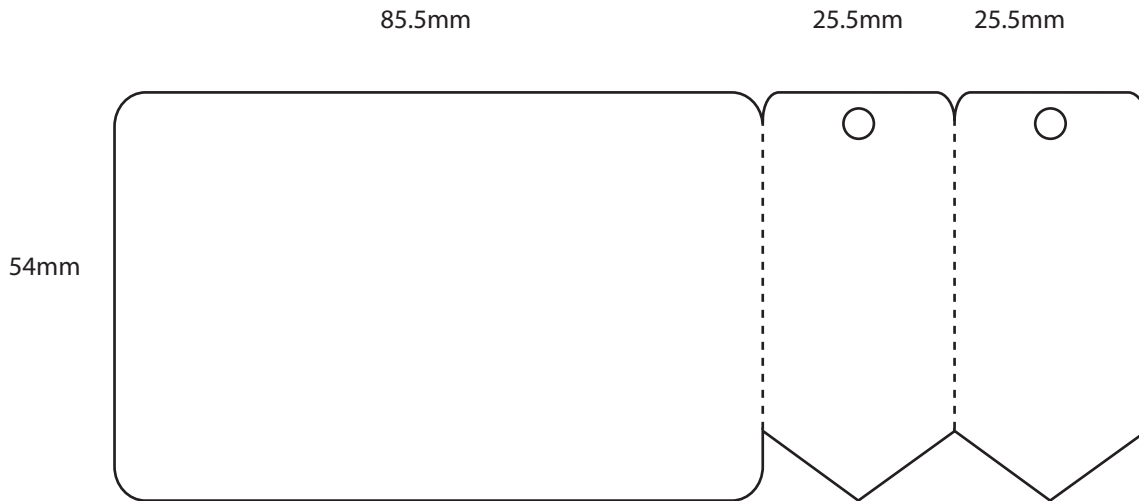

PC1337 - 120.65 x 171.45 mm (4.7386 in x 6.7338 in)

PC1338 - 120 x 80 mm (4.7244 in x 3.1496 in)

PC1339 - 127 mm x 74 mm (5 in x 2.9134 in)

PC1340 - Combo Card - 133.5 x 54 mm (5.2559 in x 2.126 in)

PC1341 - Combo Card - 136.5mm x 54 mm (5.374 in x 2.126 in)