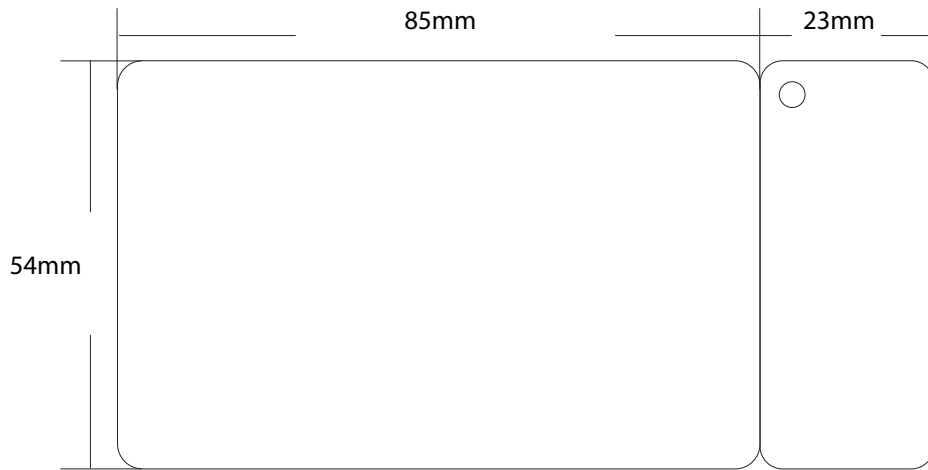

PC1162 - 50 mm x 30 mm (1.9685 in x 1.1811 in)

PC1163 - 76.2 mm x 63.5 mm (3 x 2.5 in)

PC1164 - 60 mm x 30 mm (2.3622 in x 1.1811 in)

PC1165 - Combo Card - 108 mm x 54 mm (4.252 in x 2.126 in)

PC1166 - 40mm x 40mm (1.5748 in x 1.5748 in)