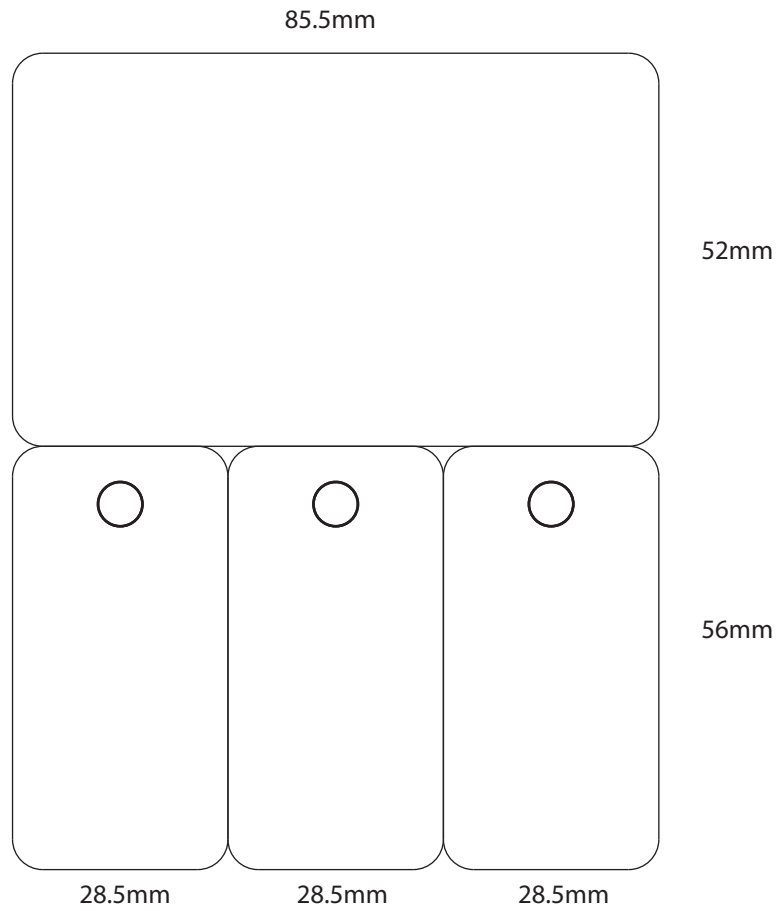

PC1403 - 85.5 mm x 54 mm (3.3661 in x 2.126 in)

PC1404 - 57.15 mm x 101.6 mm (2.25 in x 4 in)

PC1405 - Square - 152.4 x 152.4 mm (6 in x 6 in)

PC1406 - 88 mm x 50 mm (3.4646 in x 1.9685 in)

PC1407 - Square - 63.5 mm x 63.5 mm (2.5 in x 2.5 in)

PC1408 - 88.9 x 42.926 mm (3.5 in x 1.69 in)

PC1409 - 215.9 mm x 139.7 mm (8.5 in x 5.5 in)

PC1410 - 114.3 x 20.32 mm (4.5 in x 0.8 in)

PC1411 - Design 41 - 101.6 x 50.8 mm (4 in x 2 in)

PC1412 - 43 x 77 mm (1.6929 in x 3.0315 in)

PC1413 - NG - 85.5 x 54 mm (3.3661 in x 2.126 in)

PC1414 - K - 88.9 x 50.8 mm (3.5 in x 2 in)

PC1415 - 40 x 48 mm (1.5748 in x 1.8897 in)

PC1416 - 84 x 54.5 mm (3.3071 in x 2.1457 in)

PC1417 - 88.9 x 50.8 mm (3.5 in x 2 in)

PC1418 - 85.5 x 54 mm (3.3661 in x 2.126 in)

PC1419 - 139.5 x 88.9 mm (5.5 in x 3.5 in)

PC1420 - Combo Card - 85.5 x 108 mm (3.3661 in x 4.2505 in)

PC1421 - 23 x 26 mm (0.9055 in x 1.0223 in)

PC1423 - 88.9 x 76.2mm (3.5 in x 3 in)