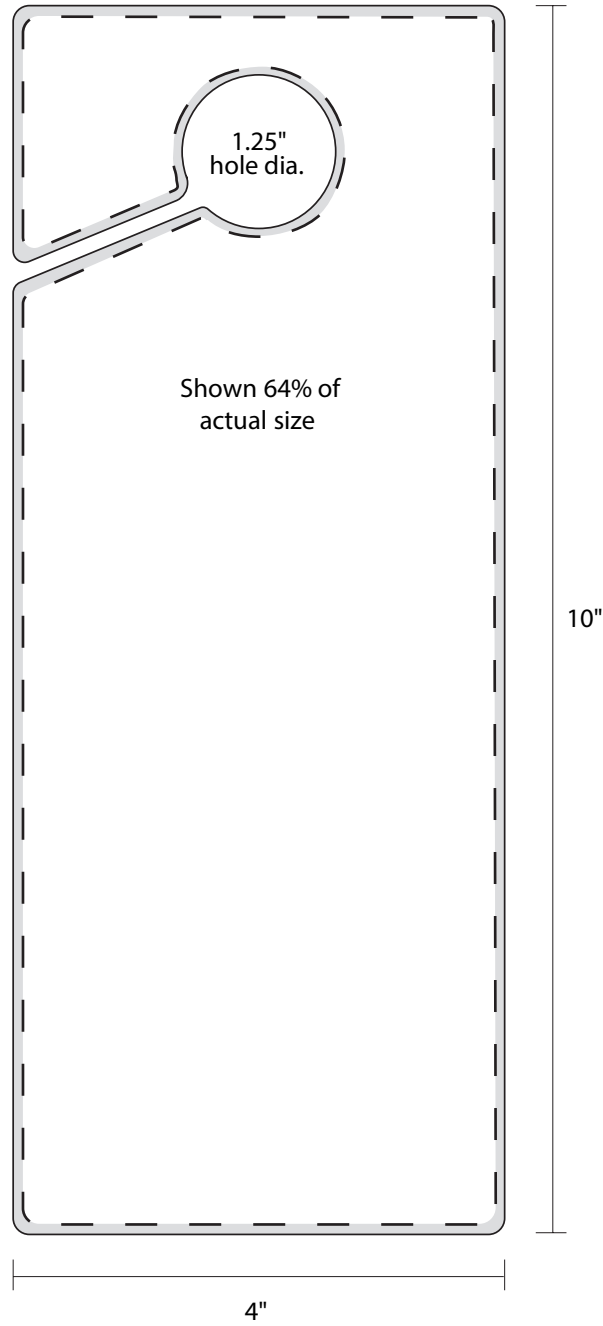

PS1018 - CR80 with 2-up keytag - Spartanics steel rule - 2.125 x 5.375 in - Automatic

PS1020 - CR80 Rolodex - 85.5 x 54 mm (3.375" x 2.125")

PS1021 - Roll-a-vue - 2.569 x 3.994 in

PS1024 - Roll-a-vue wide tab - 2.569 x 3.994 in

PS1027 - 85.5 mm x 108 mm (3.375 x 4.25)- Automatic

PS1030 - 84 x 52 mm (3.3071 in x 2.0472 in)

PS1031 - Break-Away Plate - 85.5 x 54 mm

PS1040 - Break-Away Plate - 85.5 x 54 mm

PS1042 - Door Hanger - 4 x 10 in