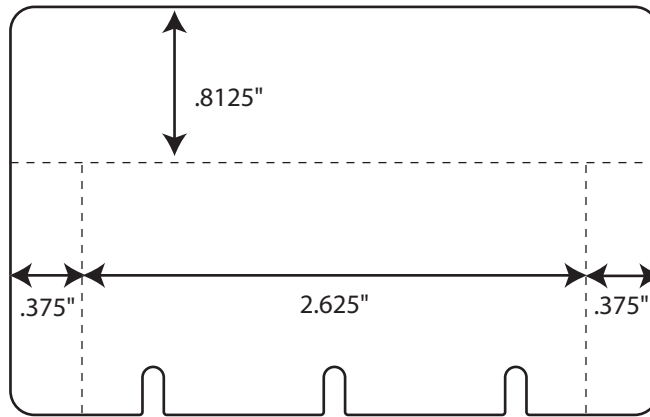

PS1027 - 85.5 mm x 108 mm (3.375 x 4.25)- Automatic

PS1030 - 84 x 52 mm (3.3071 in x 2.0472 in)

PS1031 - Break-Away Plate - 85.5 x 54 mm

PS1040 - Break-Away Plate - 85.5 x 54 mm

PS1042 - Door Hanger - 4 x 10 in