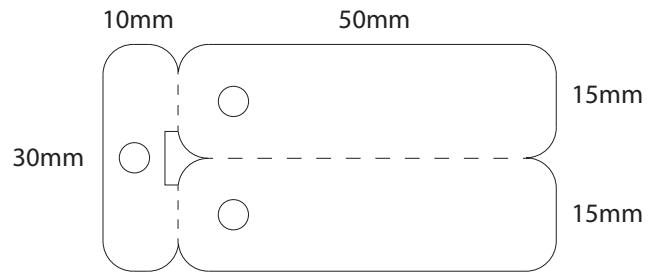

PC1461 - 60 x 30 mm (2.3608 in x 1.1811 in)