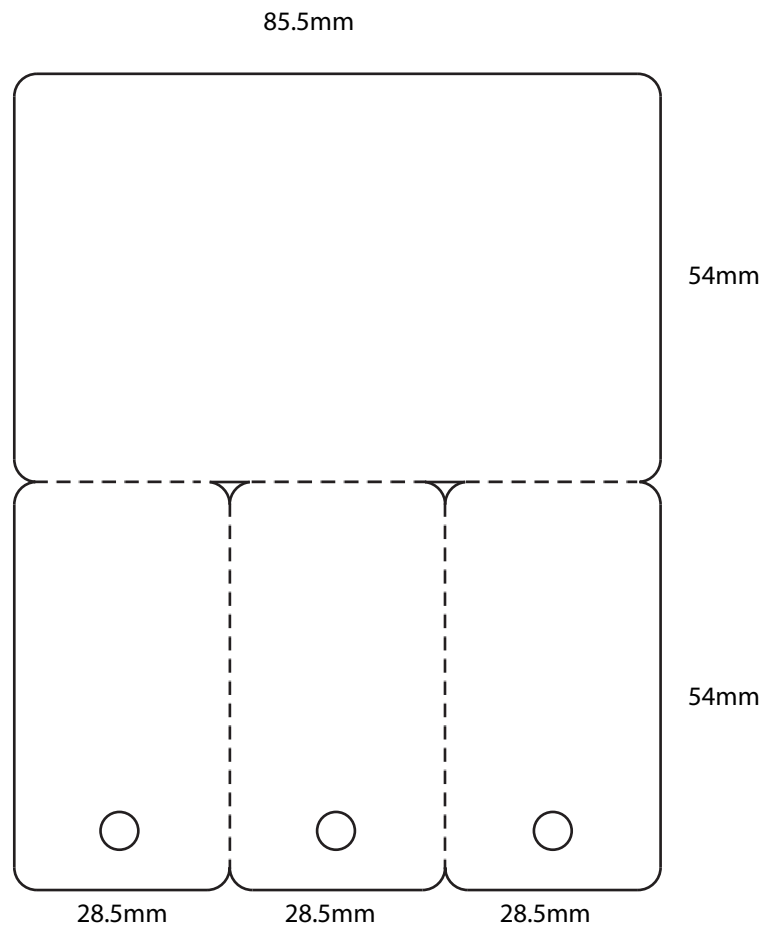

PC1454 - 54 x 25.4 mm (2.126 in x 1 in)

PC1455 - 68 x 54 mm (2.6772 in x 2.126 in)

PC1456 - 30.918 x 70.136 mm (1.2173 in x 2.7613 in)

PC1458 - 152.4 x 18.256 mm (6 in x 0.7188 in)

PC1459 - Door Slot Lock - 86 x 130 mm (3.3858 in x 5.1181 in)

PC1460 - 28.575 x 55.5625 mm (2.1875 in x 1.125 in)

PC1461 - 60 x 30 mm (2.3608 in x 1.1811 in)

PC1462 - 28.575 x 66.675 mm (2.625 in x 1.125 in)

PC1463 - 107.95 x 139.7 mm (4.25 in x 5.5 in)

PC1464 - Combo Card - 85.5 x 108 mm (3.3661 in x 4.2511 in)

PC1465 - Door Hanger

88.9 x 215.9 mm (3.5 in x 8.5 in)

PC1485 100x250mm(3.937 in x 9.8425in)

PC1608 85.725X228.6mm(3.375in x 9 in)

85.725X228.6mm(3.375in x 9 in)

PC1610 76.2X120.65mm(3in x 4.75 in)

76.2X120.65mm(3in x 4.75 in)