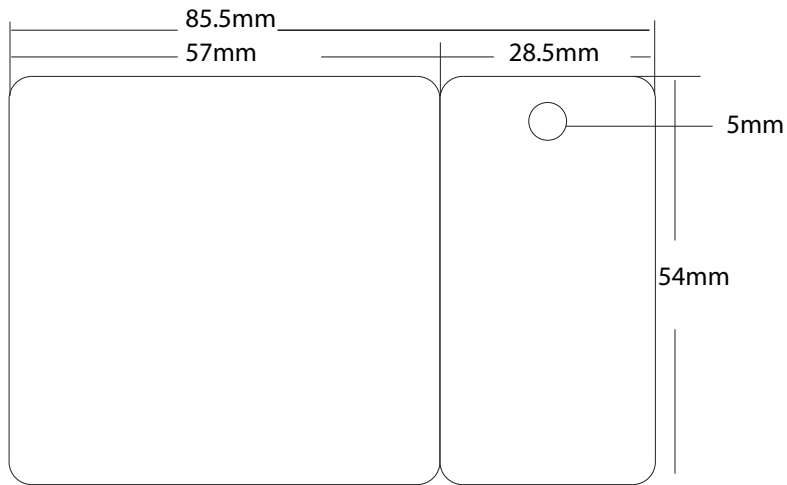

PC1015 - 85.5 x 54 mm (3.2731 in x 2.1106 in)

PC1016 - Combo Card - 85.5 x 111 mm (3.3715 in x 4.3728 in) / Automatic

PC1016-B - Combo Card - 85.5 x 111 mm (3.3715 in x 4.3728 in) / Automatic

PC1017 - Combo Card - 85.5 x 81 mm (3.375 in x 3.1904 in)

PC1147 - 100 mm x 70 mm (3.937 in x 2.7559 in)

PC1148 - 88.9 mm x 54 mm (3.5 in x 2.125 in)

PC1149 - 69.85 mm x 114.3 mm (2.75 in x 4.5 in)

PC1150 - 88 mm x 125 mm (3.457 in x 4.913 in)

PC1151 - 85.5 mm x 81 mm (3.375 in x 3.1875 in)

PC1153 - Combo Card - 85 mm x 55 mm (3.3447 in x 2.1654 in)

PC1154 - 88.9 mm x 54.61 mm (3.5 x 2.15 in)

PC1155 - 85.5 mm x 54 mm (3.3661 in x 2.126 in)

PC1156 / PS1051 - Combo Card - 85.5mm x 54 mm (3.3661 in x 2.126 in)

PC1157 - 85.7 mm x 54 mm (3.374 in x 2.126 in)

PC1158 - 85.09 mm x 69.85 mm (3.35 x 2.75 in)

PC1159 - 88.9 mm x101.6 mm (3.5 x 4 in)

PC1160 - 60.5 mm x 108 mm (2.375 x 4.25 in)

PC1161 - 86 mm x 54 mm (3.3858 in x 2.126 in)