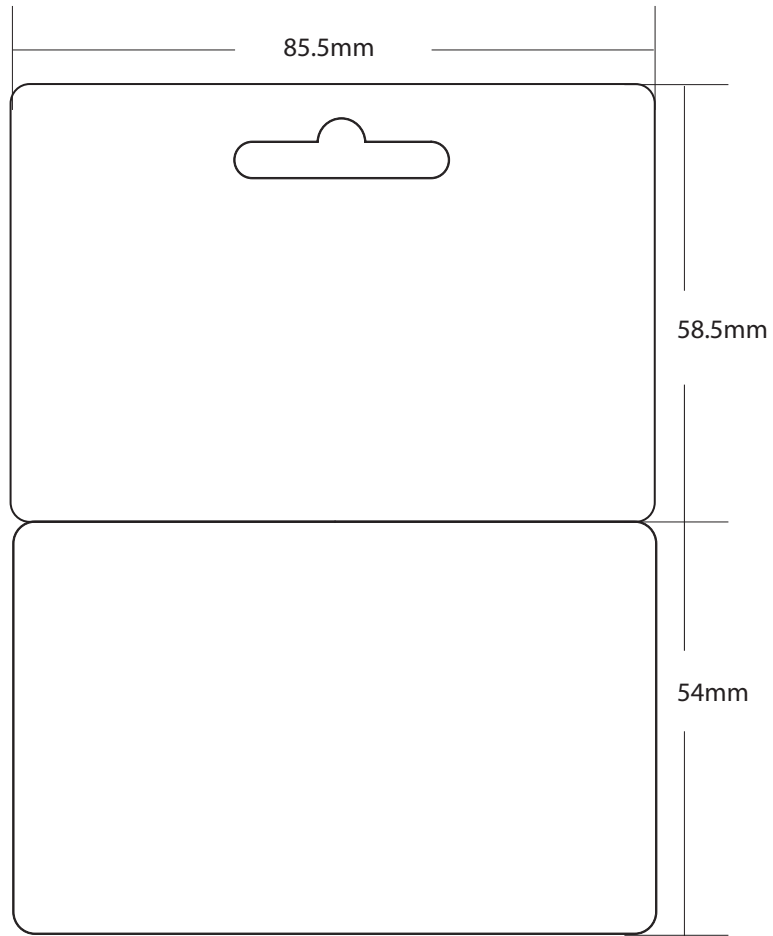

PC1001 - 85 x 44 mm (3.35 x 1.73 inch)

85x44mm (3.35 x 1.73inch) card size
2mm (0.079inch) round corner.

PC1002 - 60 x 40 mm (2.36 x 1.58 inch)

60x40mm (2.36 x 1.58inch) card size
2mm (0.079inch) round corner.

PC1015 - 85.5 x 54 mm (3.2731 in x 2.1106 in)

PC1016 - Combo Card - 85.5 x 111 mm (3.3715 in x 4.3728 in) / Automatic

PC1016-B - Combo Card - 85.5 x 111 mm (3.3715 in x 4.3728 in) / Automatic

PC1017 - Combo Card - 85.5 x 81 mm (3.375 in x 3.1904 in)

PC1088 - 88.7 x 50.5 mm (3.4921 in x 1.9882 in)

PC1089 - 85 x 54 mm (3.3465 in x 2.126 in)

PC1090 - 85 x 54 mm (3.3465 in x 2.126 in)

PC1092 - 50 x 36 mm (1.9639 in x 1.4172 in)

PC1093 - 210 x 150 mm(8.2677 in x 5.9055 in)

PC1094 - 155 x 110 mm (6.1024 in x 4.3307 in)

PC1095 - 155 x 100 mm (6.1024 in x 3.937 in)

PC1098 - 54 x 85.5 mm (2.126 in x 3.3661 in)

PC1099 - 83.5 x 52 mm (3.2861 in x 2.0472 in)

PC1100 - 85.5 x 112.5 mm (3.3661 in x 4.4291 in)