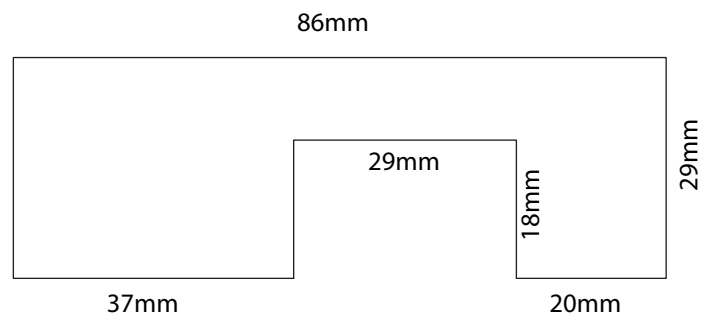

PC1003 - 80 x 45 mm (3.15 x 1.77 inch)

80x45mm (3.15 x 1.77inch) card size
2mm (0.079inch) round corner.

PC1006 - 65 x 40 mm (2.56 x 1.58 inch)

65x40mm (2.56 x 1.58 inch) card size
2mm (0.079inch) round corner.

PC1009 - Circle - 75 x 75 mm (2.95 inch)

75 x 75 mm (2.95 inch) card size

PC1011 - 76 x 48 mm (2.9921 x 1.8898 in)

2 mm round corner

PC1013 - 60 x 25 mm (2.3622 in x 0.9842 in)

60 x 25 mm (2.3622 in x 0.9842 in)

PC1015 - 85.5 x 54 mm (3.2731 in x 2.1106 in)

PC1016 - Combo Card - 85.5 x 111 mm (3.3715 in x 4.3728 in) / Automatic

PC1016-B - Combo Card - 85.5 x 111 mm (3.3715 in x 4.3728 in) / Automatic

PC1017 - Combo Card - 85.5 x 81 mm (3.375 in x 3.1904 in)

PC1018 - Combo Card - 85.5 x 81 mm (3.3755 in x 3.188 in)

PC1019 - 86 x 29 mm (3.4 in x 1.15 in)

PC1020 - 85.5 x 54 mm (3.2731 in x 2.1106 in)

PC1021 - 85.5 x 54 mm (3.2731 in x 2.1106 in)

PC1022 - 85.5 x 54 mm (3.2731 in x 2.1106 in)