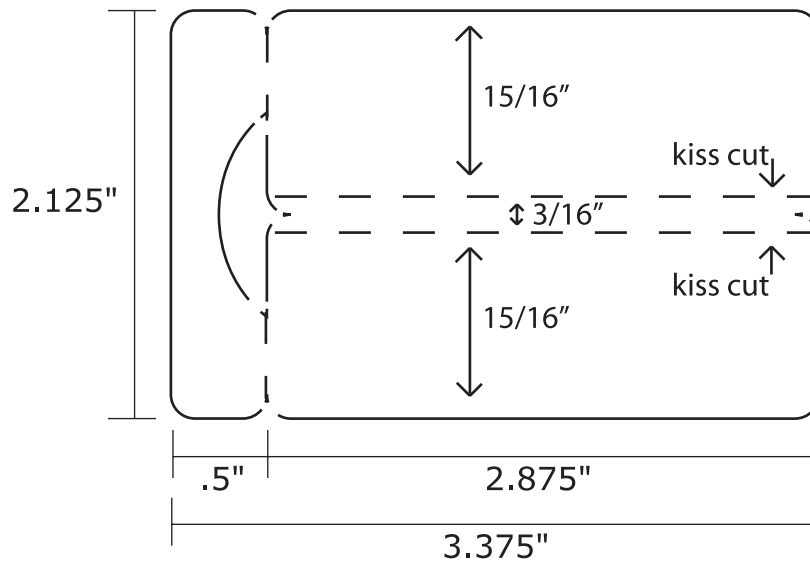

PS1012B - CR80 2-up keytag - 85.5 x 54mm (2.125 x 3.375 in)