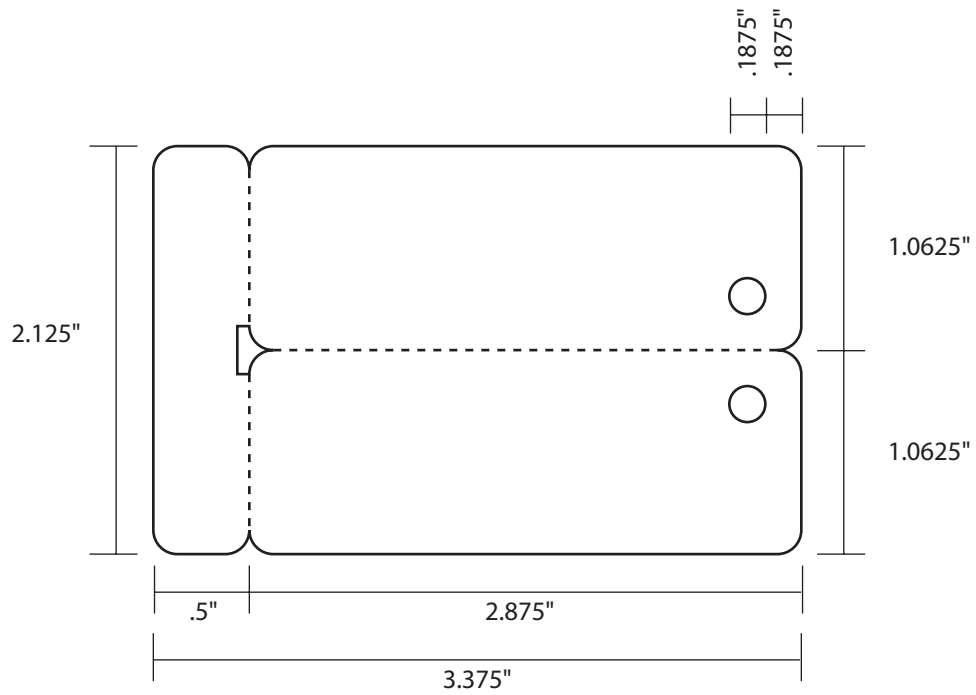

PS1006 - Double CR80 with long sombrero slot - 85.5 x 108 mm - Automatic

PS1007 - CR80 with tent slot - 85.5 x 108 mm (3.375 x 4.25 in) - Automatic

PS1008 - Double CR80 with keyhole slot - 85.5 x 108 mm (3.375 x 4.25 in) - Automatic

PS1010S - CR80 (shown with sombrero slot) - 85.5 x 108 mm (3.375 x 4.25 in)

PS1012 - CR80 2-up keytag - 85.5x54mm (2.125 x 3.375 in)

PS1012B - CR80 2-up keytag - 85.5 x 54mm (2.125 x 3.375 in)

PS1013 - CR100 w/slot (Military size) - 98 x 66 mm (3.865 x 2.615 in)