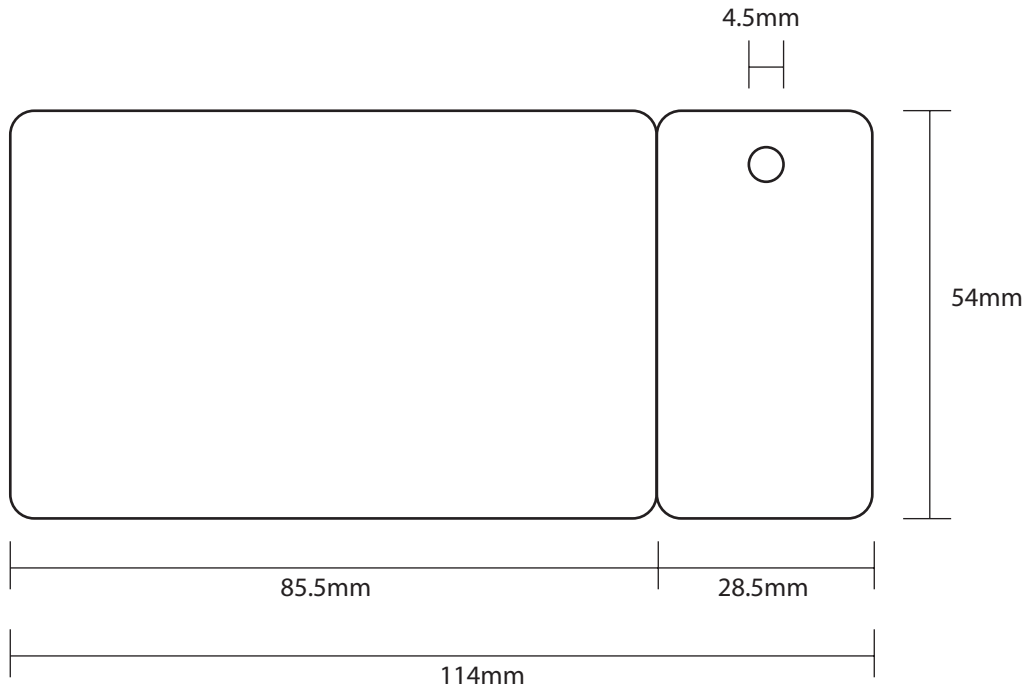

PS1001-B - CR80 3-up keytag - - 3.375 in x 2.125 in - Automatic

PS1001S - 3-up Keytag - Automatic

PS1002 - CR80 with 1-up keytag - 2.125 x 4.488 in - Automatic

PS1002B- CR80 with 1-up keytag - 2.125 x 4.488 in - Automatic

PS1006 - Double CR80 with long sombrero slot - 85.5 x 108 mm - Automatic

PS1007 - CR80 with tent slot - 85.5 x 108 mm (3.375 x 4.25 in) - Automatic

PS1008 - Double CR80 with keyhole slot - 85.5 x 108 mm (3.375 x 4.25 in) - Automatic