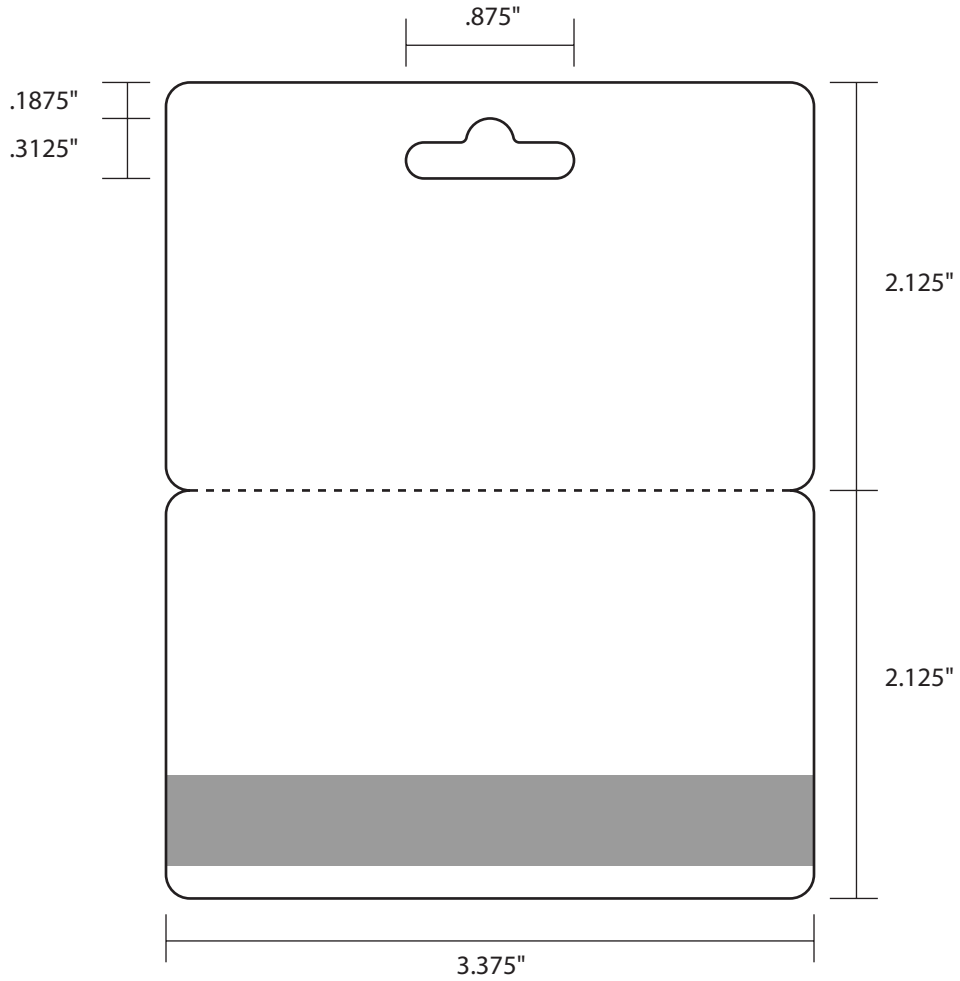

PS1006 - Double CR80 with long sombrero slot - 85.5 x 108 mm - Automatic

PS1007 - CR80 with tent slot - 85.5 x 108 mm (3.375 x 4.25 in) - Automatic

PS1008 - Double CR80 with keyhole slot - 85.5 x 108 mm (3.375 x 4.25 in) - Automatic

PS1010S - CR80 (shown with sombrero slot) - 85.5 x 108 mm (3.375 x 4.25 in)

PS1012 - CR80 2-up keytag - 85.5x54mm (2.125 x 3.375 in)

PS1012B - CR80 2-up keytag - 85.5 x 54mm (2.125 x 3.375 in)

PS1013 - CR100 w/slot (Military size) - 98 x 66 mm (3.865 x 2.615 in)