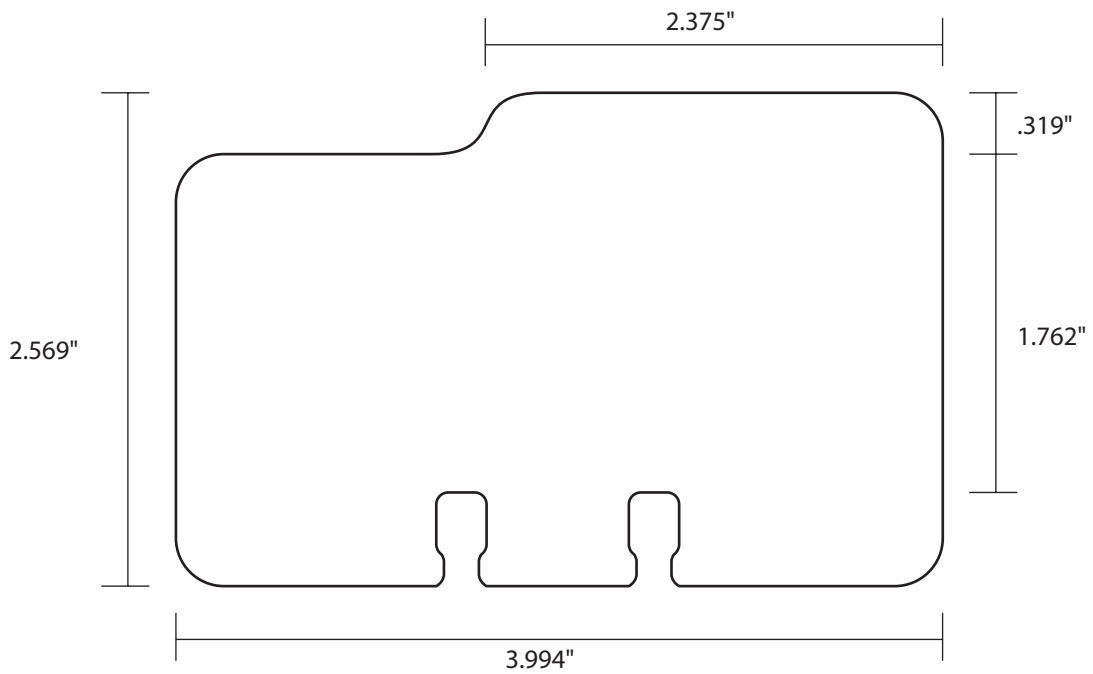

PS1018 - CR80 with 2-up keytag - Spartanics steel rule - 2.125 x 5.375 in - Automatic

PS1020 - CR80 Rolodex - 85.5 x 54 mm (3.375" x 2.125")

PS1021 - Roll-a-vue - 2.569 x 3.994 in

PS1024 - Roll-a-vue wide tab - 2.569 x 3.994 in