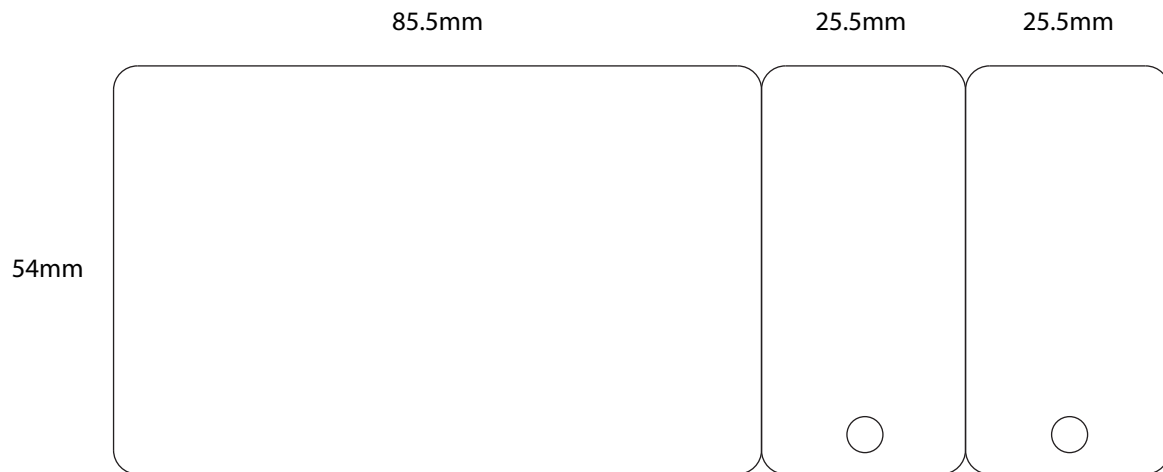

PC1342 - Combo Card - 140 x 54 mm (5.4999 in x 2.126 in)