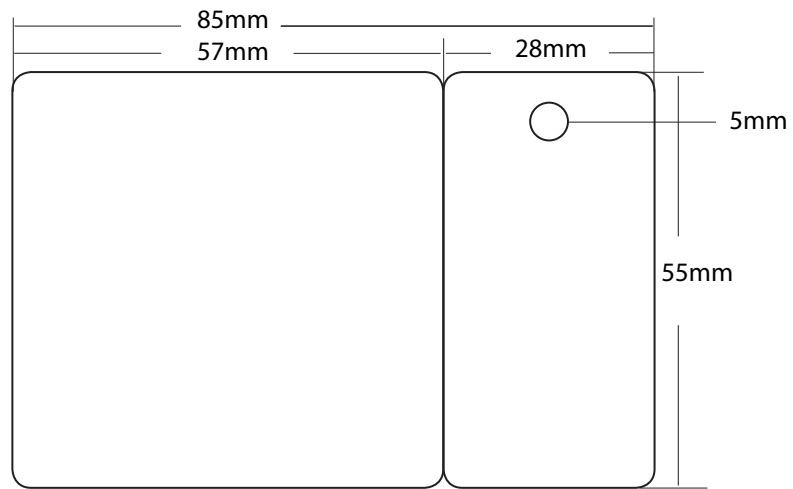

PC1015 - 85.5 x 54 mm (3.2731 in x 2.1106 in)

PC1016 - Combo Card - 85.5 x 111 mm (3.3715 in x 4.3728 in) / Automatic

PC1016-B - Combo Card - 85.5 x 111 mm (3.3715 in x 4.3728 in) / Automatic

PC1017 - Combo Card - 85.5 x 81 mm (3.375 in x 3.1904 in)

PC1141 - 25.4 mm x 38.1 mm(1 in x 1.5 in)

PC1143 - Combo Card - 85.5 mm x 54 mm (3.3661 in x 2.126 in)

PC1144 - 127 mm x 177.8 mm (5 in x 7 in)

PC1145 - 90 mm x 60 mm (3.5433 in x 2.3622 in)

PC1146 - 101.6 mm x 41.275 mm (4 x 1.625 in)

PC1147 - 100 mm x 70 mm (3.937 in x 2.7559 in)

PC1148 - 88.9 mm x 54 mm (3.5 in x 2.125 in)

PC1149 - 69.85 mm x 114.3 mm (2.75 in x 4.5 in)

PC1150 - 88 mm x 125 mm (3.457 in x 4.913 in)

PC1151 - 85.5 mm x 81 mm (3.375 in x 3.1875 in)

PC1153 - Combo Card - 85 mm x 55 mm (3.3447 in x 2.1654 in)

PC1154 - 88.9 mm x 54.61 mm (3.5 x 2.15 in)

PC1155 - 85.5 mm x 54 mm (3.3661 in x 2.126 in)

PC1156 / PS1051 - Combo Card - 85.5mm x 54 mm (3.3661 in x 2.126 in)