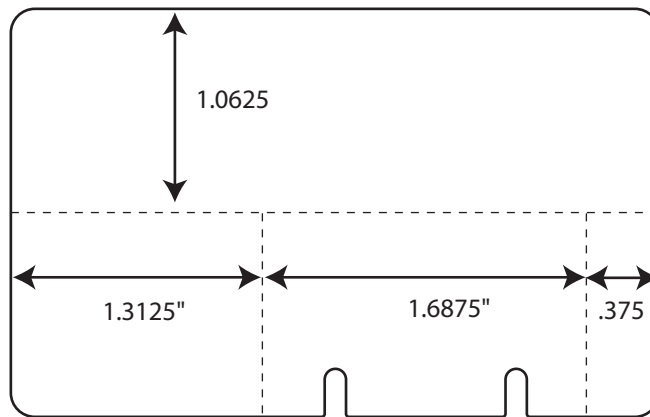

PS1031 - Break-Away Plate - 85.5 x 54 mm